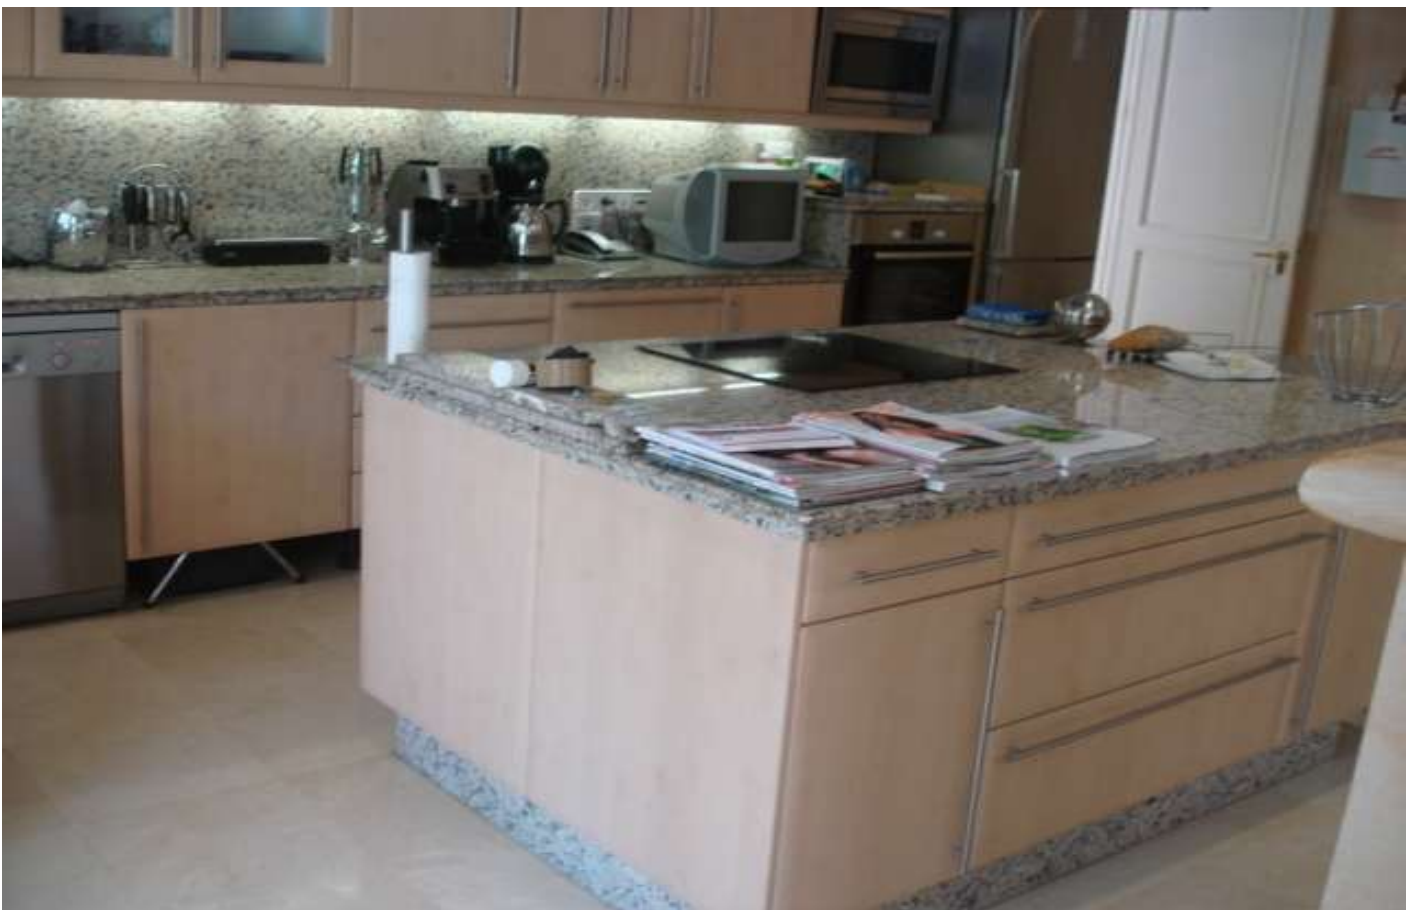

Villa, Marbella - Puerto Banus

Edificio Centro Expo - 29600 Marbella - Spain

Tel.: +34 95 277 4266 - Fax: +34 95 282 2111 - e-mail: info@panorama.es